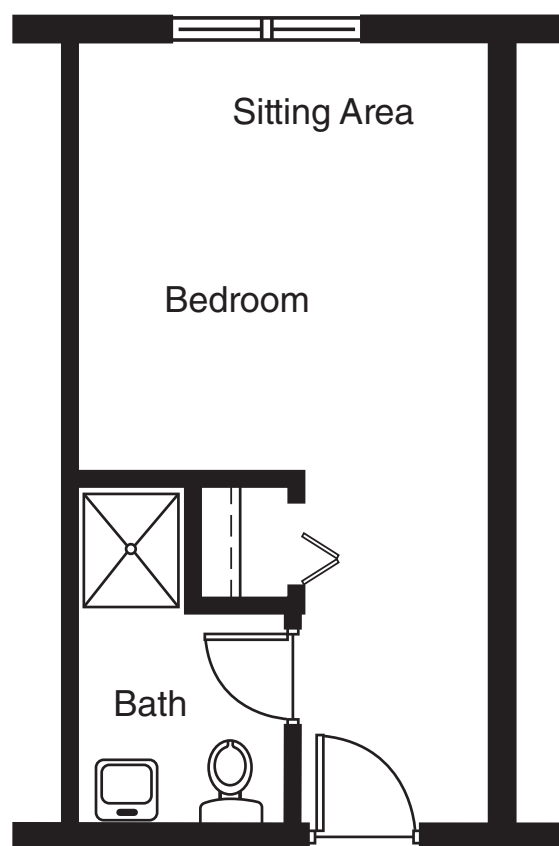

ECUMEN®

Litchfield

Bethany Memory Care

1 Bedroom / 1 Bath

250 Square Feet

Rooms sizes may vary

218 N. Holcombe Avenue | Litchfield, MN 55355 | Phone: 320-693-7367

2016MayCRE8